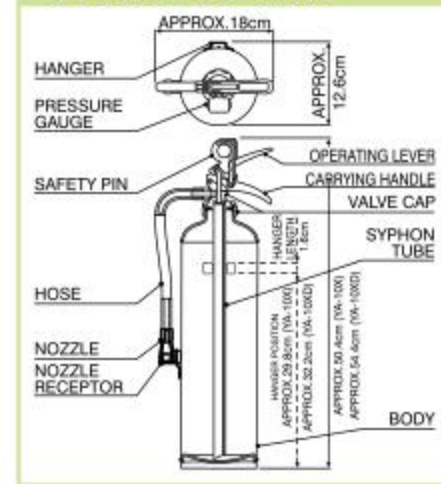

ABC Multipurpose Dry Chemical Fire Extinguisher Stored-Pressure Type

A CONFLAGRATION CAN BE PREVENTED BY QUICK FIRE FIGHTING WITH YAMATO PROTEC'S HIGH POWER EXTINGUISHERS.

- SPEEDILY EXTINGUISHES
- HIGH PERFORMANCE
- EASY OPERATION
- BEST FOR A FIRE IN AN OFFICE BLOCK, OFFICES, FACTORY, EXPLOSIVES AND COMBUSTIBLES.

Life Time Serbuk : 10 Tahun

YA-10X / YA-10XD